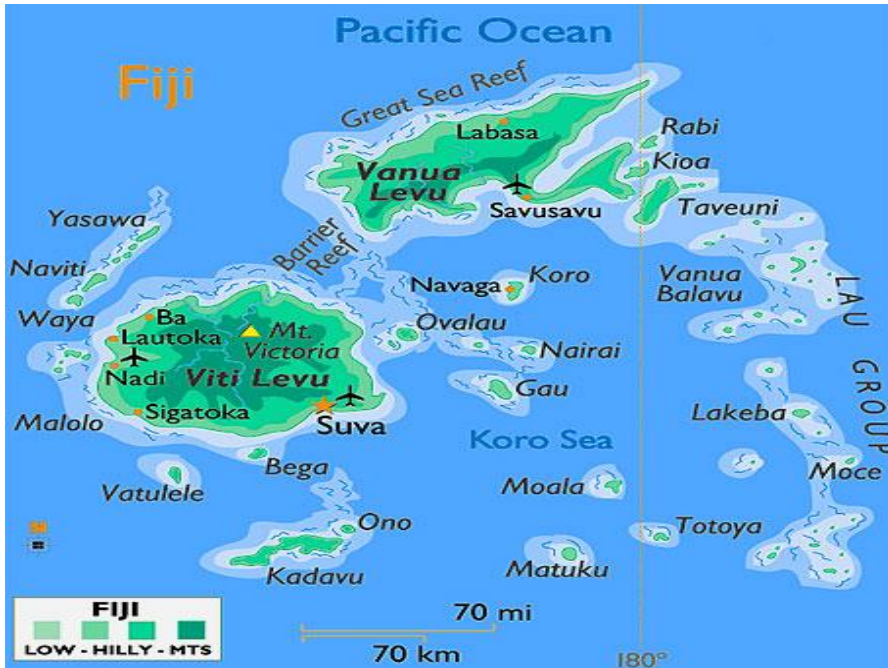

GALLERY(FIJI)